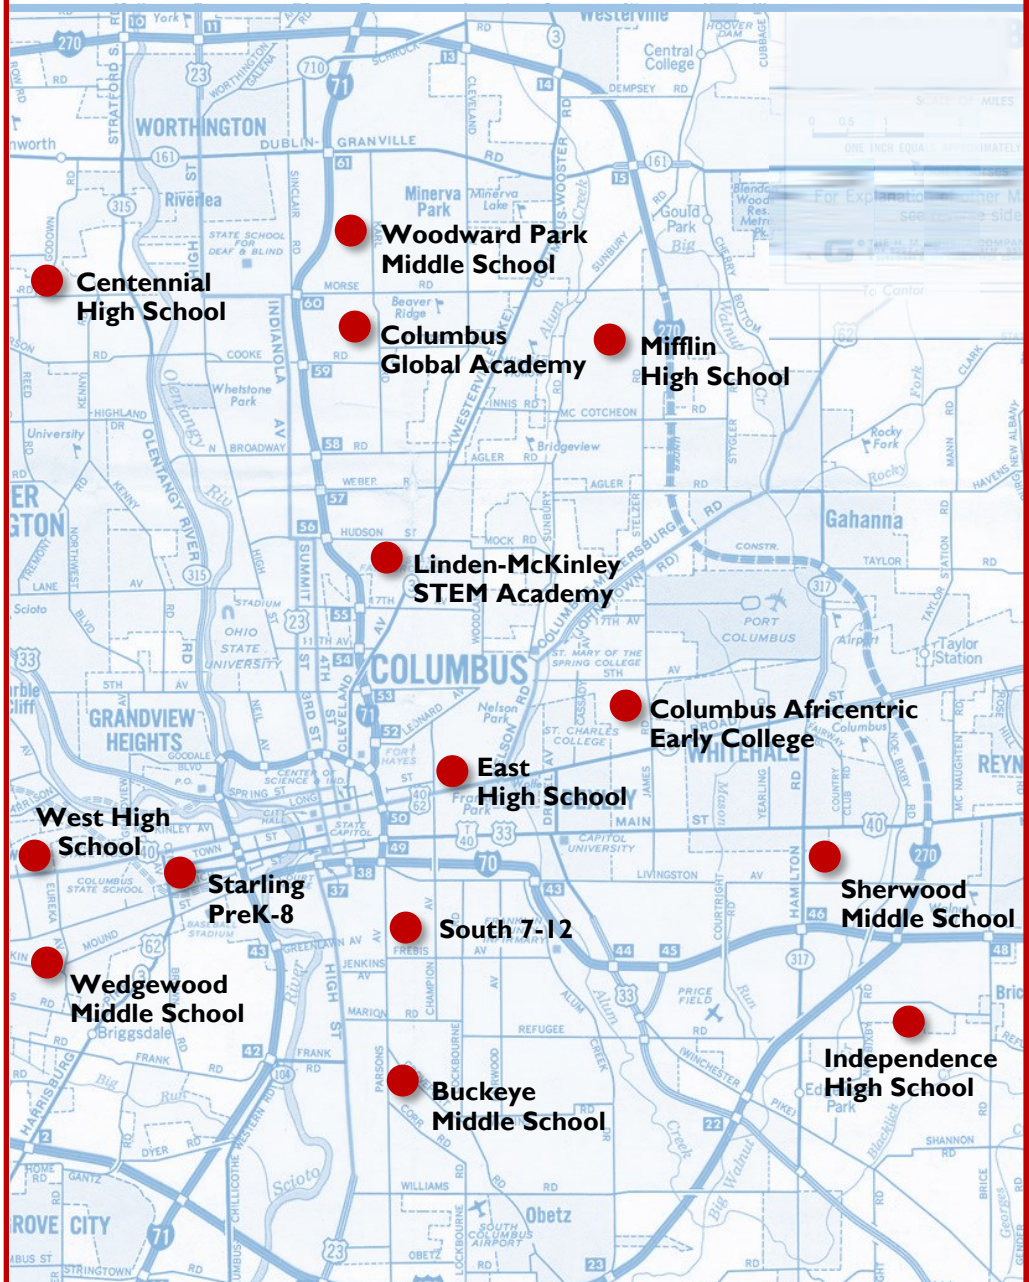

**COLUMBUS
CITY SCHOOLS**

SITE MAP

FREE

BREAKFAST & LUNCH

FOR ALL CHILDREN & STUDENTS 18 & UNDER

CENTRAL

East High School

1500 East Broad Street, 43205

Independence High School

5175 E. Refugee Rd., 43232

Columbus Africentric Early College

3223 Allegheny Ave., 43209

Sherwood Middle School

1400 Shady Lane Rd., 43227

NORTH

Centennial High School

West High School

179 S. Powell Ave., 43204

Starling PreK-8

145 S. Central Ave., 43222

Wedgewood Middle School

3800 Briggs Rd, 43228

**FREE MEALS SERVED DURING
EXTENDED SCHOOL CLOSURE**

BREAKFAST ▶ 8:00 A.M. - 9:00 A.M.

LUNCH ▶ 11:00 A.M. - 1:00 P.M.

(Monday - Friday at these locations until further notice.)

STAYSAFEECS.ORG